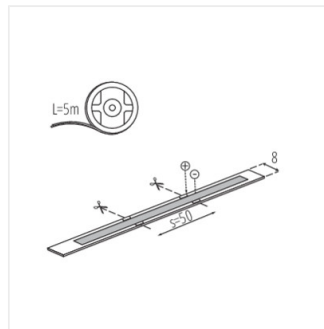

LCOB 9W/M 12IP00-NW

LCOB 9W/M 12IP00-CW